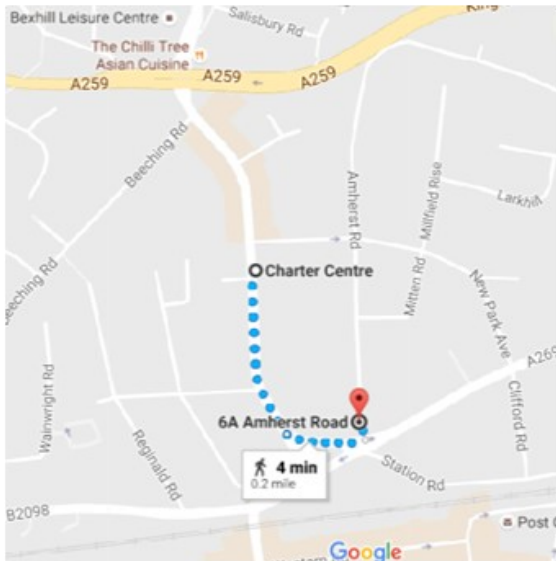

Entrance is from Amherst Road opposite council offices. Drive in and use free car park.

EAST SUSSEX DIVISION

Sussex Deaf Association

East Sussex Division

Valley Social Centre

Whitehawk Way

Brighton

BN2 5HE